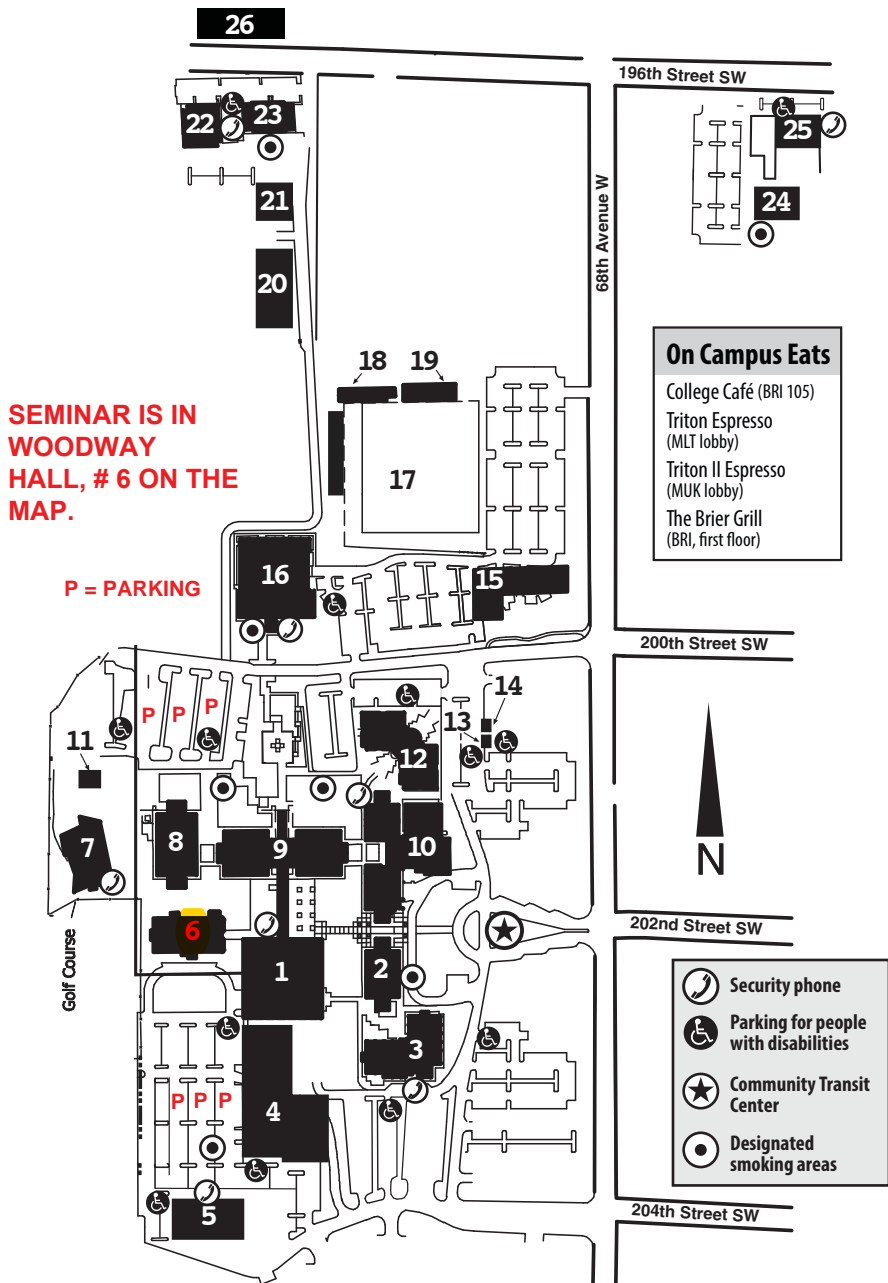

Edmonds Community College

- 1 Lynnwood Hall (LYN)**
Enrollment Services, Advising
Student Financial Services
Library/Art Gallery
Computer Labs
EdPass Office
Running Start Office
START (Student Technology
Advice and Resource Team)
Veterans Resource Center

- 2 Alderwood Hall (ALD)**
Computer Labs

- 3 Snohomish Hall (SNH)**
Administration Offices
Engineering Technology Lab
Computer Labs
Classrooms

- 4 Mukilteo Hall (MUK)**
ESL Classes (English as
a Second Language)
ABE, GED®, Adult High School,
EdCAP, Bridge
Learning Support Center
(tutoring)
Math Center
MESA Center
Black Box Theatre
Classrooms
Triton II Espresso

- 5 Center for Families (CFF)**
Childcare
Cooperative Preschool
Head Start Classroom
Parent Education Classes

- 6 Woodway Hall (WWY)**
Allied Health Care Lab
Classrooms
Campus Security
Facilities Office

- 23 Maltby Building (MAB)**
Classrooms

- 24 Gateway Hall (GWY)***
Administration Offices
CATCH (Creating Access to
Careers in Health Care)
Center for Learning Connections
College Foundation
Welcome Back Center
Workfirst/BFET
Classrooms